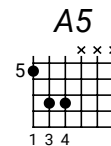

# Brain Stew

Green Day

(Half-Step Down Tuning)

Intro |:A5 G5 | F#5 F5 E5 :| x2

Verse 1  
A5 G5 F#5 F5 - E5  
I'm having trouble trying to sleep  
A5 G5 F#5 F5 - E5  
I'm counting sheep but running out  
A5 G5  
As time ticks by  
F#5 F5 - E5  
And still I try  
A5 G5 F#5  
No rest for cross-tops in my mind  
F5 - E5  
On my own, here we go

Interlude |:A5 G5 | F#5 F5 E5 :| x2

Verse 2  
A5 G5 F#5 F5 - E5  
My eyes feel like they're gonna bleed  
A5 G5 F#5 F5 - E5  
Dried up and bulgin' out my skull  
A5 G5  
My mouth is dry  
F#5 F5 - E5  
My face is numb  
A5 G5 F#5  
Fucked up and spun out in my room  
F5 - E5  
On my own, here we go